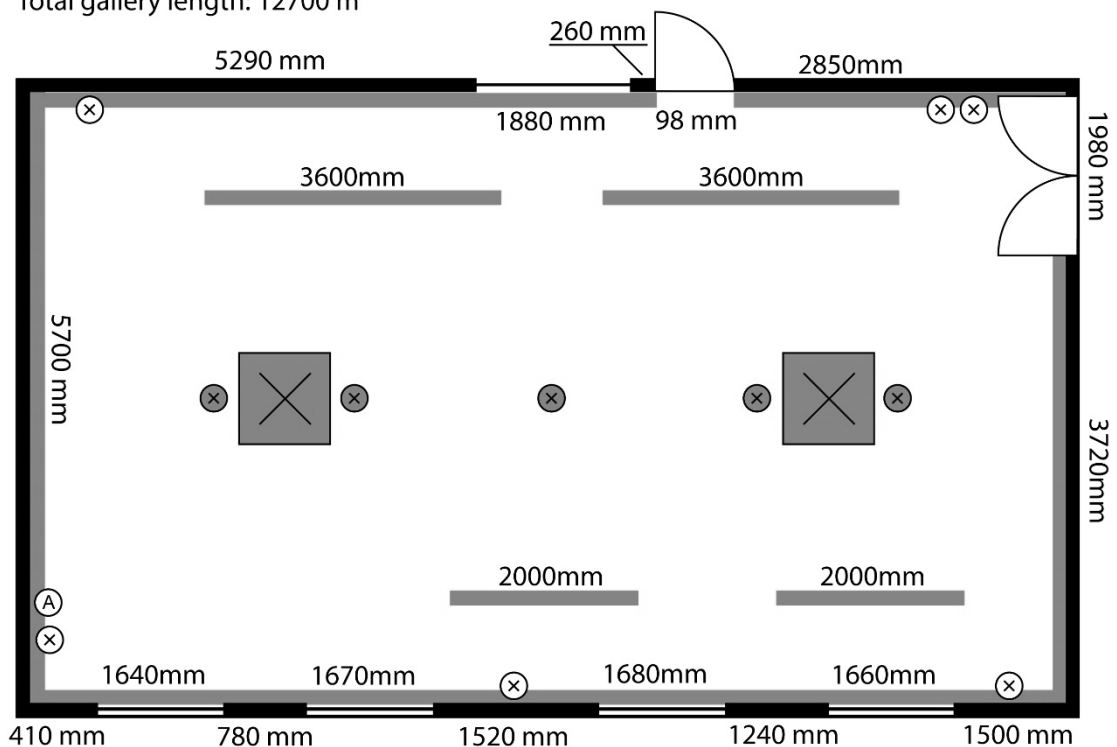

JOEL GALLERY

Gallery Height: 3030mm

Total gallery length: 12700 m

Wall colour: white matte

Hanging system: Slimline Art Hanging System.

Each stainless steel cable wire can be fitted with either slimline push button hooks (maximum weight 14kg per hook) or slimline mini hooks (15kg per hook).

More information about this system is available at: thegallerysystem.com

Spares available from www.eckersleys.com.au

Lighting: adjustable track lighting

Plinths: (matt white):

40cm (w) x 40cm (l) x 90cm (h):	2 available
60cm (w) x 60cm (l) x 90cm (h):	3 available
45cm (w) x 90cm (l) x 60cm (h):	1 available

Display cabinets: (Movable, lockable, with lighting)

60cm, shelves x 4	2 available
100cm, shelves x	3 available

Display boards:

Mobile: 120 x 202cm	5 available
Wall size, hanging: w x 122cm	4 available
Wire display frames 86cm (w) x 1.45m (h)	2 x black, 2 x white available